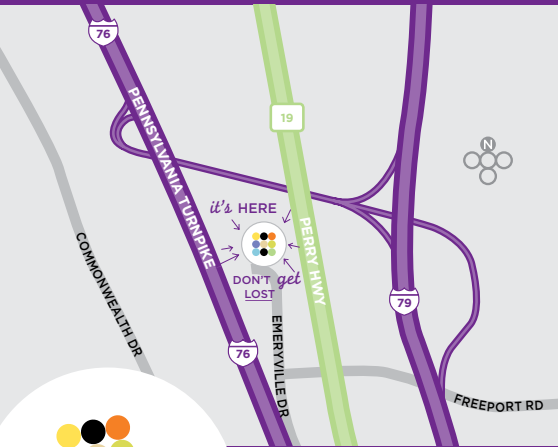

EARN FREE NIGHTS

- Join the Hyatt Gold Passport® global loyalty program and earn free nights at Hyatt hotels and resorts worldwide

EXPLORE

- UPMC Lemieux Sports Complex
- Fun Fore All
- Ross Park Mall
- Heinz Field
- Rivers Casino

NOW OVER 200 *hotel locations* AND COUNTING, SO YOU'LL NEVER HAVE
TO SETTLE FOR ANY PLACE LESS THAN HYATT PLACE

HYATT
PLACE®

hyattplace.com

HYATT PLACE PITTSBURGH/CRANBERRY

136 Emeryville Drive
Cranberry Township, PA 16066, USA
P 724 779 7900
F 724 779 7977
hyattplacecranberry.com

TRANSPORTATION

- From Pittsburgh International Airport: 30 min by car
- From Downtown Pittsburgh: 20 min by car
- From I-79 and PA Turnpike: Less than 1/2 mile

888 HYATT HP
(888 492 8847)